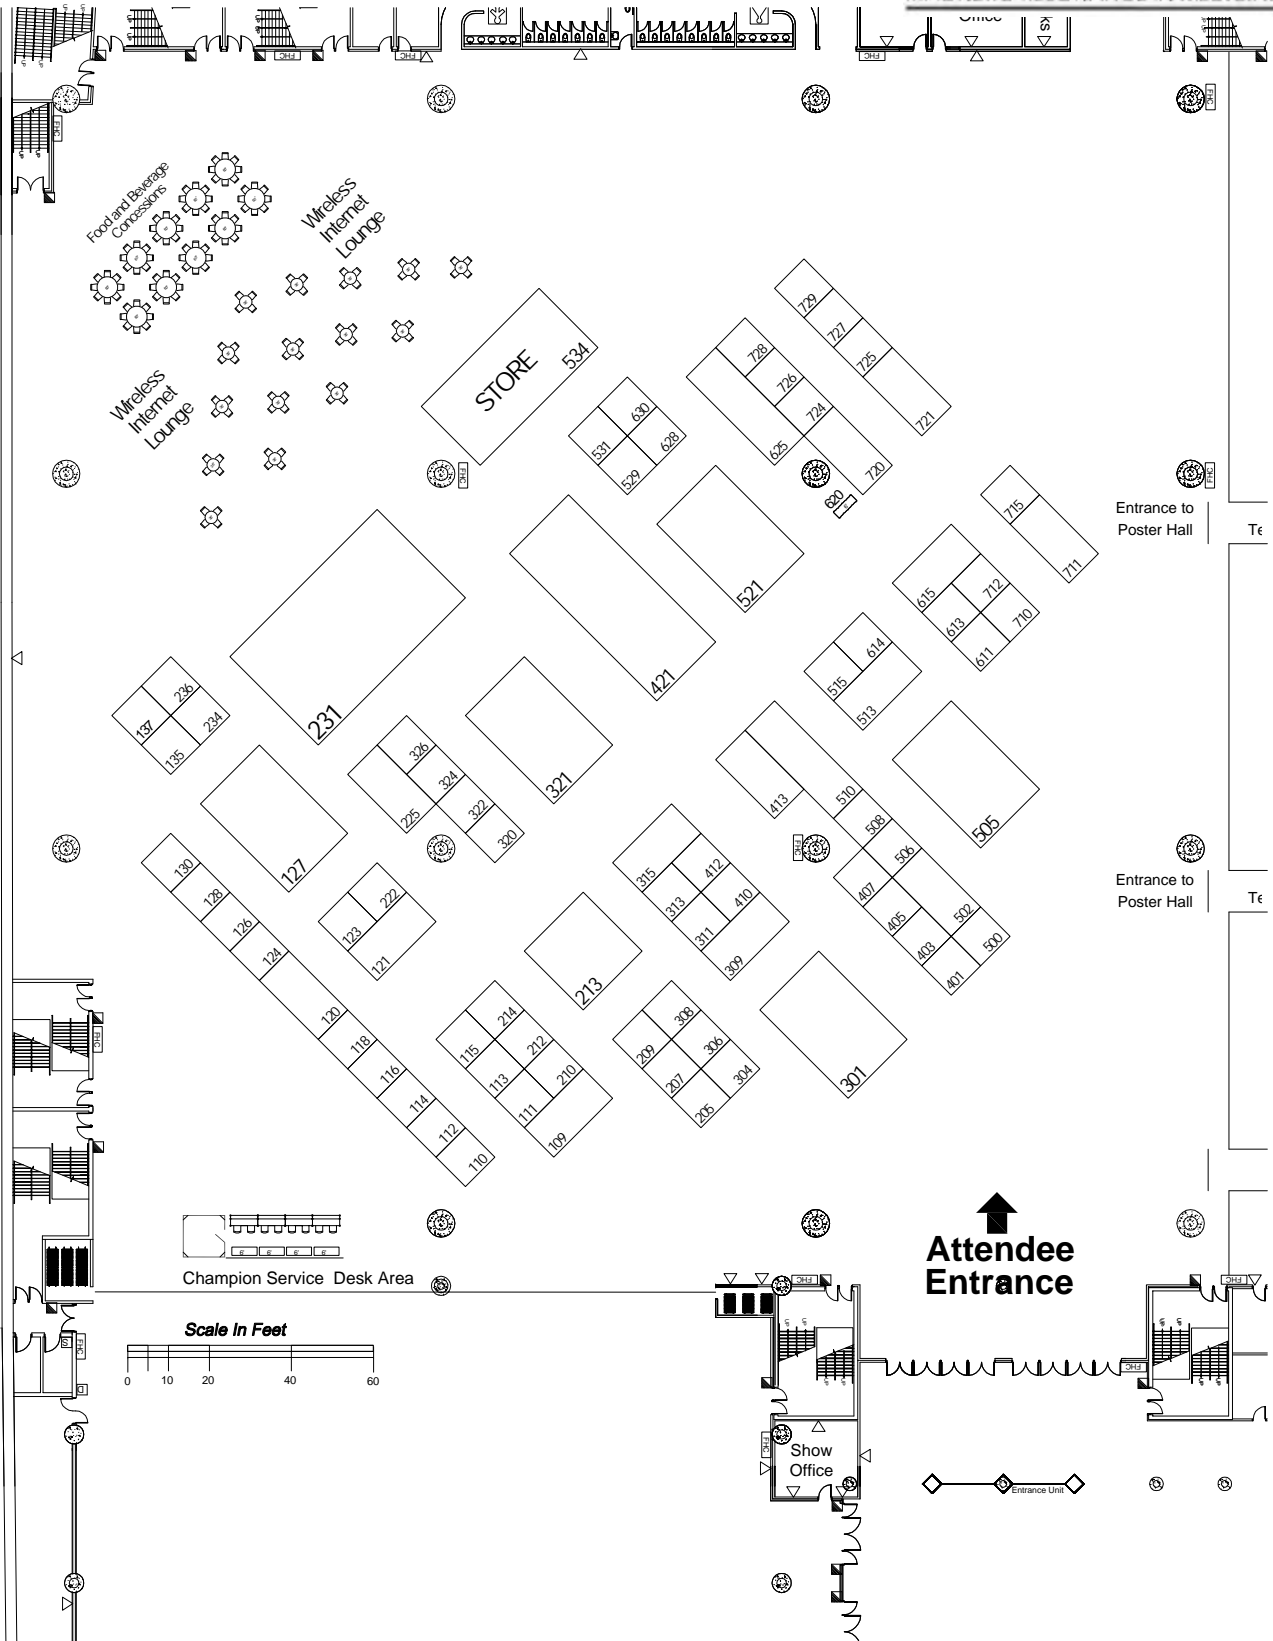

ISMRM 16th Scientific Meeting & Exhibition  
 3-9 May 2008  
 Toronto, ON, Canada  
 EXHIBITION FLOORPLAN

Champion Service Desk Area

Scale In Feet

**Attendee Entrance**

Entrance to Poster Hall

Entrance to Poster Hall

Show Office