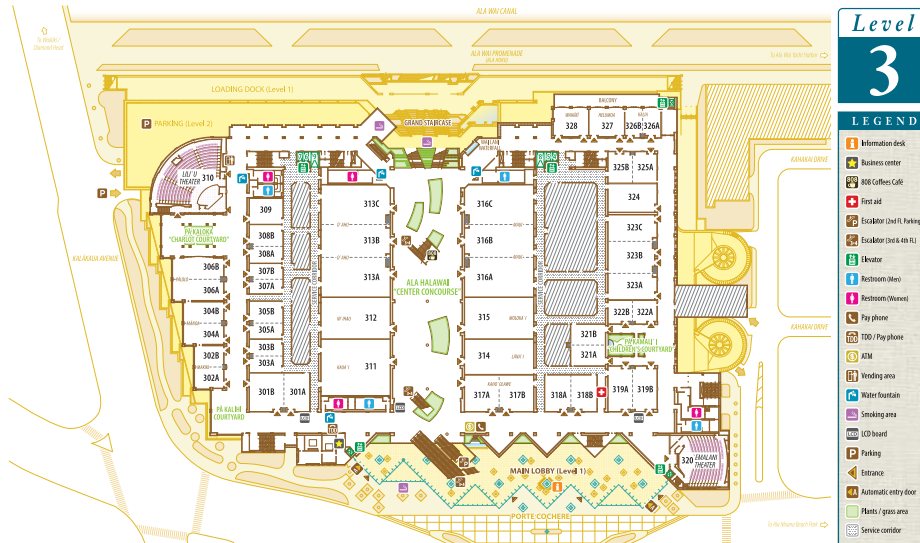

HAWAII CONVENTION & EXHIBITION CENTER

Level 4

LEGEND

- Escalator (2nd & 4th FL)
- Elevator
- Restroom (Men)
- Restroom (Women)
- Water fountain
- Smoking area
- LCD board
- Parking
- Entrance
- Plants / grass area
- Service corridor

Plenary Hall

HAWAII
CONVENTION CENTER
Where Business and Aloha Meet

4 BALLROOM / ROOF TOP GARDEN

Level 3

LEGEND

- Information desk
- Business center
- WiFi Coffee Cafe
- First aid
- Escalator (2nd FL Parking)
- Escalator (2nd & 4th FL)
- Elevator
- Restroom (Men)
- Restroom (Women)
- Pay phone
- TDD / Pay phone
- ATM
- Wending area
- Water fountain
- Smoking area
- LCD board
- Parking
- Entrance
- Automatic entry door
- Plants / grass area
- Walkway
- Service corridor

Session Rooms Study Group Sessions

HAWAII
CONVENTION CENTER
Where Business and Aloha Meet

3 MEETING ROOM / THEATERS

Level 1

LEGEND

- Information desk
- Escalator (2nd FL Parking)
- Escalator (2nd & 4th FL)
- Elevator
- Restroom (Men)
- Restroom (Women)
- Restroom (Unisex)
- Pay phone
- TDD / Pay phone
- ATM
- Wending area
- Water fountain
- Smoking area
- LCD board
- Parking
- Entrance
- Automatic entry door
- Plants / grass area
- Walkway
- Crosswalk
- Service corridor
- Accessible Passenger Loading Zone

Registration Exhibition Hall Power Pitch Theaters

HAWAII
CONVENTION CENTER
Where Business and Aloha Meet

1 EXHIBIT HALL / LOBBY