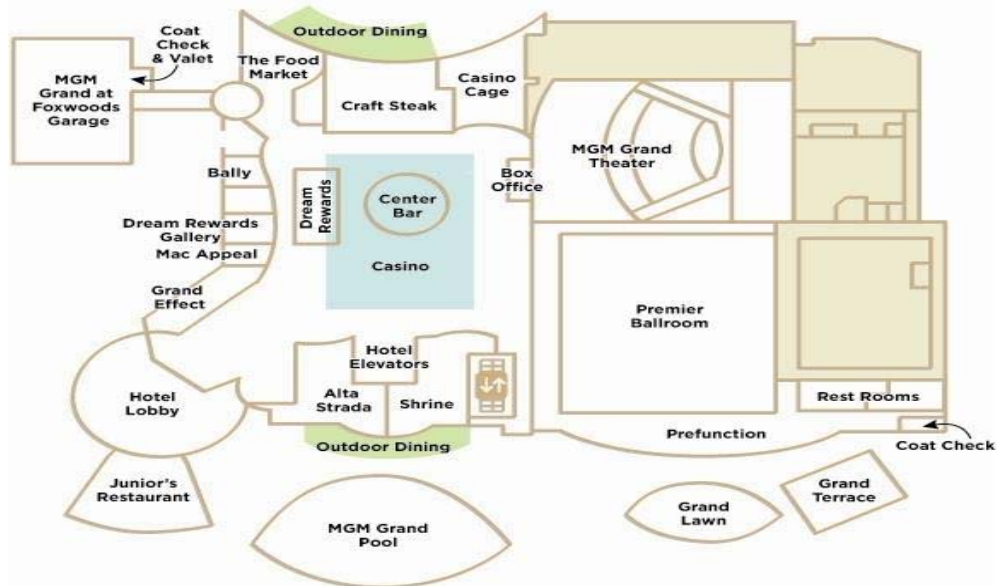

EFFECTIVE JUNE 2, 2009

DIRECTIONS

Inbound Patron Traffic on Route 2 Overpass:

Follow the signs to Foxwoods Blvd. (formerly Rt. 2), which will take you to easy parking. Through traffic stays on the bypass and travels right by the Resort.

For Patrons Headed West Coming from I-95:

Take the first exit; bear right, following signs for Rt. 214, Foxwoods Blvd., Ledyard Center. At the bottom of the loop, bear right for Foxwoods Blvd., or go straight to Rt. 214 and Trolley Line Blvd. and Two Trees.

For Patrons Headed East Coming from I-395 or Rt. 164:

Follow the signs for the exit ramp to the right, Foxwoods Blvd., MGM Drive, Lake of Isles. At the light, turn right to MGM Grand at Foxwoods. Continue straight on Foxwoods Blvd., take next right to Grand Pequot, or left to Lake of Isles. Your second right is to the Rainmaker.

MGM GRAND AT FOXWOODS - MAIN LEVEL FLOOR PLAN

DIRECTIONS TO PREMIER BALLROOM

from **MGM GRAND AT FOXWOODS VALET:**

- Exit the Hotel Lobby and take a right at Junior's Coffee Bar.
- Walk straight past Shrine Asian Kitchen to the end.
- Follow signs for Convention Services/Premier Ballroom Pre-Function 1.
- From premier Pre-Function, Enter through the doors labeled Premier Ballroom H.