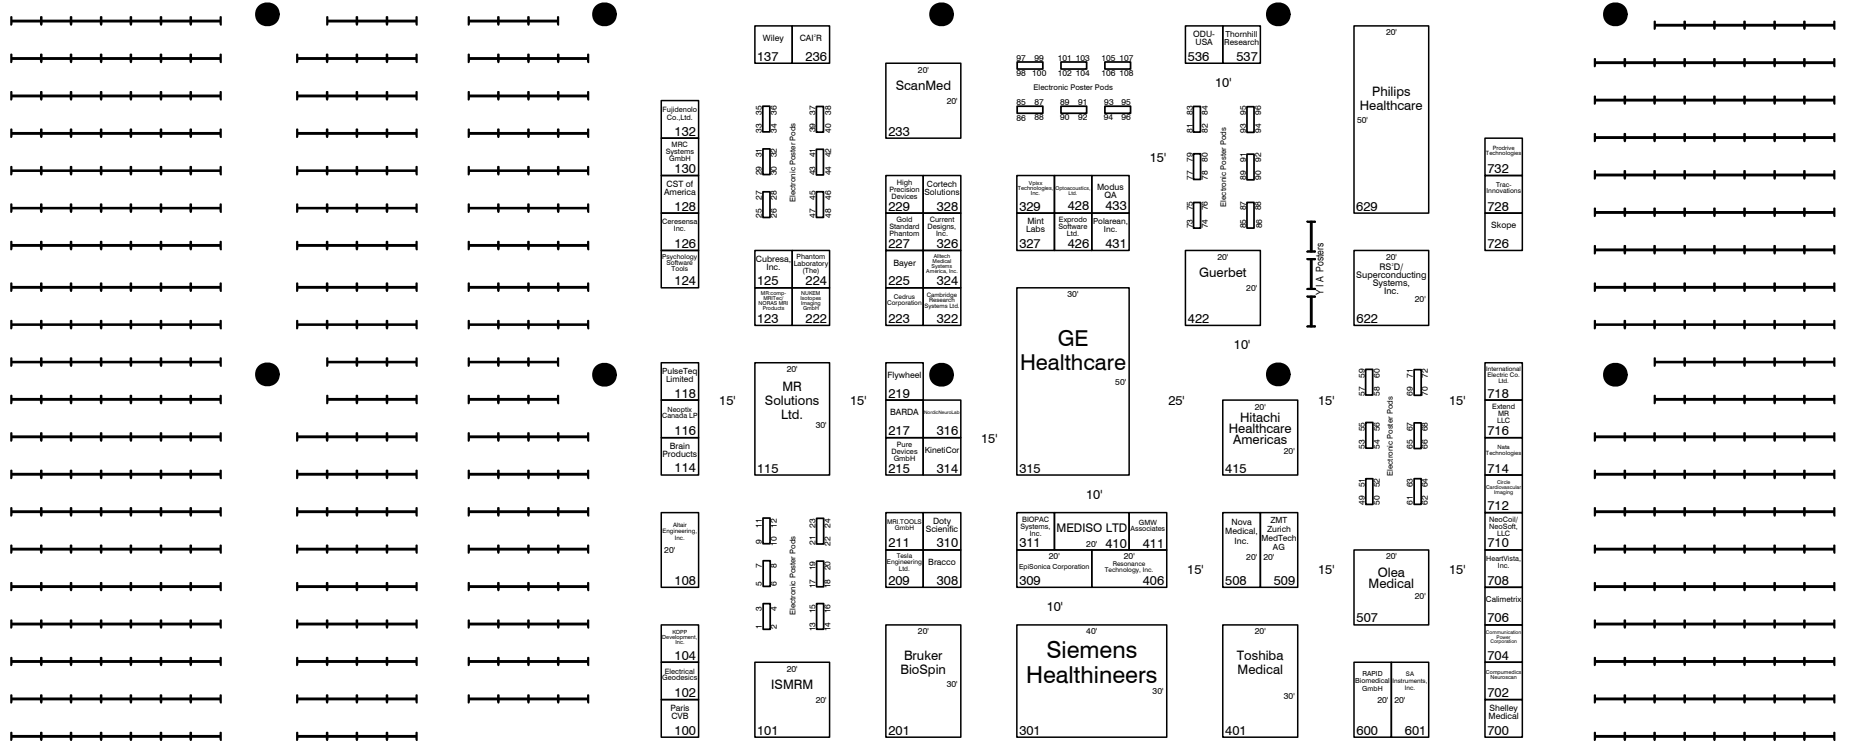

# ISMRRM 25th Annual Meeting & Exhibition SMRT 26th Annual Meeting

22-27 APRIL 2017

KAMEHAMEHA BALLROOM - HAWAII CONVENTION CENTER  
HONOLULU, HI, USA

SMRT POSTERBOARDS (11)

Entrance To Exhibit Hall  
And  
Poster Hall