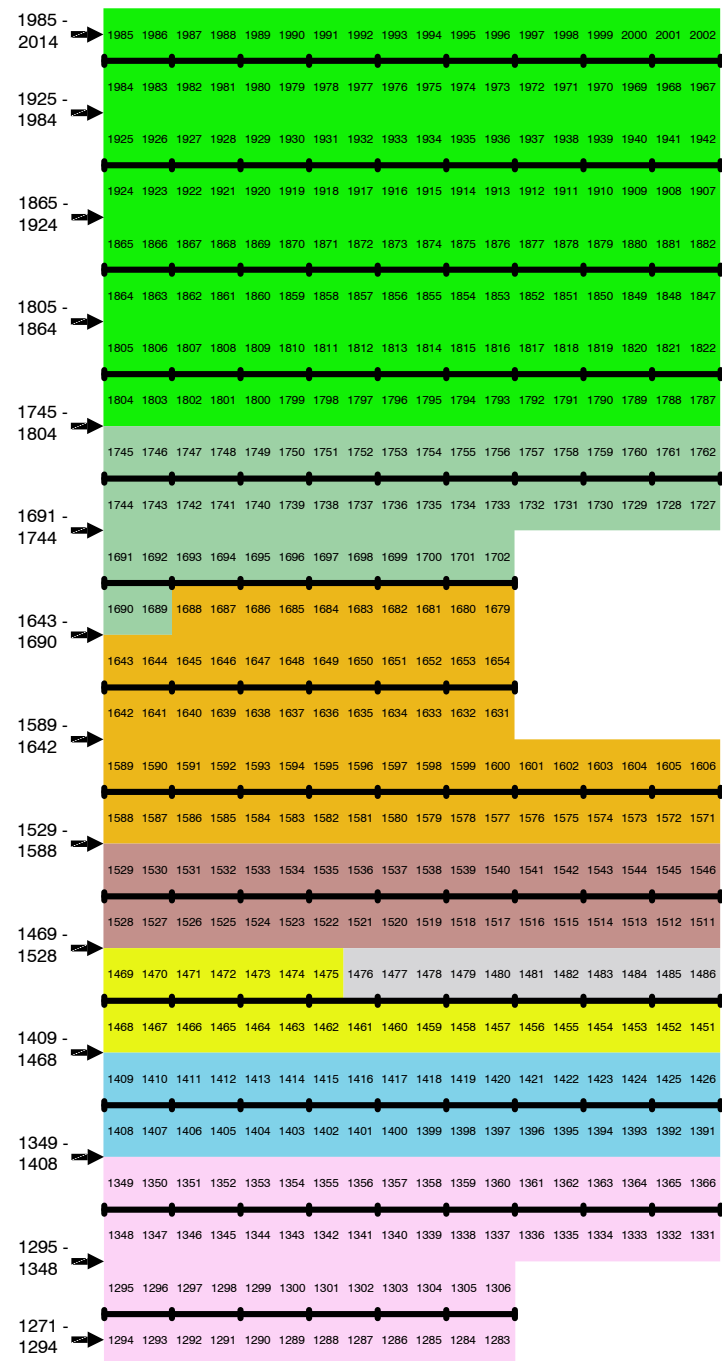

Joint Annual Meeting ISMRM-ESMRMB

16-21 June 2018
Paris expo Porte de Versailles, Paris, France
Pavilion 7.2

Traditional Posters Map

EXHIBITOR
BOOTHS
AND
OTHER
FEATURES
NOT
SHOWN