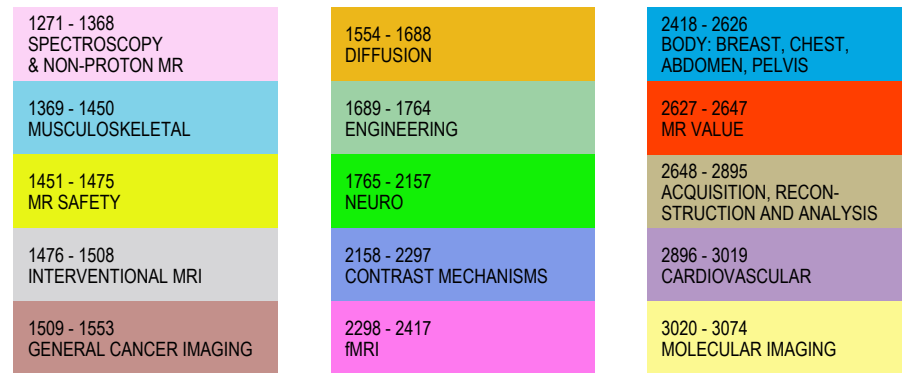

Joint Annual Meeting ISMRM-ESMRMB

16-21 June 2018
Paris expo Porte de Versailles, Paris, France
Pavilion 7.2

Traditional Posters Map

EXHIBITOR
BOOTHS
AND
OTHER
FEATURES
NOT
SHOWN