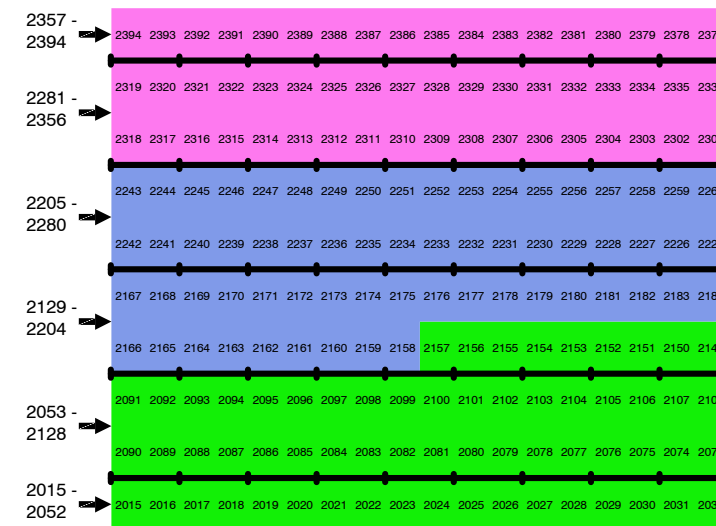

Joint Annual Meeting ISMRM-ESMRMB

16-21 June 2018
Paris expo Porte de Versailles, Paris, France
Pavilion 7.2

Traditional Posters Map

EXHIBITOR
BOOTHS
AND
OTHER
FEATURES
NOT
SHOWN