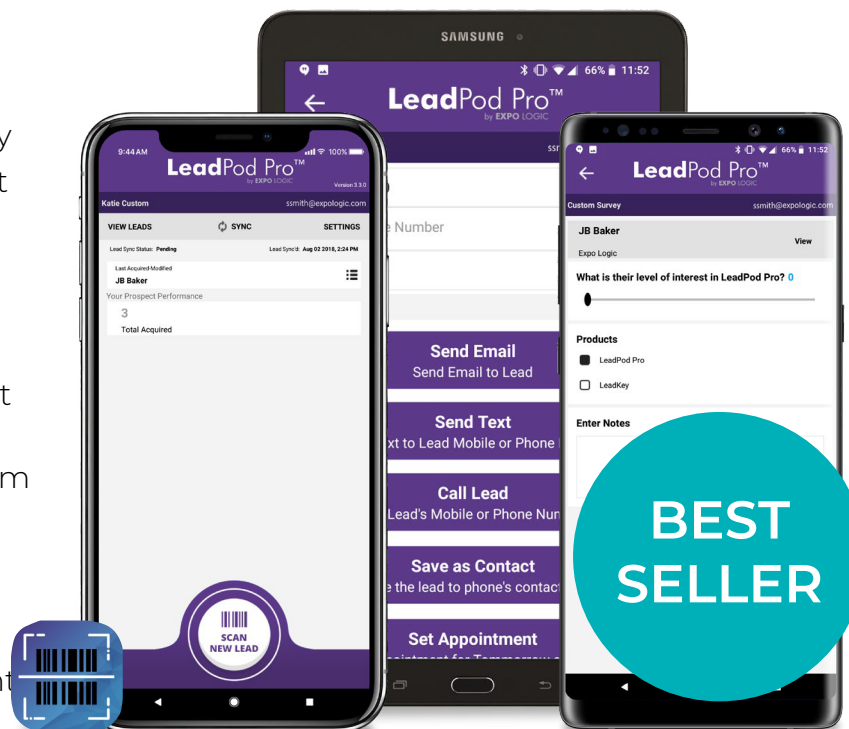

Win **MORE** Business with Advanced Lead Retrieval Tools

You've made the investment to exhibit, now get the **highest ROI** possible by capturing prospect information in just a few seconds. Expo Logic's lead retrieval tools make it easy to **scan badges, qualify leads, and even follow-up with leads!**

LeadPod Pro

The LeadPod™ Pro app turns any iPhone, iPad or Android device into your own advanced lead retrieval tool. With the LeadPod Pro app you can scan an attendee's badge using the camera on your device, capture their contact information instantly, take notes on each lead, and survey your lead with customizable surveys.

You can also save a lead as a contact on your phone, place a call to your lead or send them an email or text message – all directly from the app! This functionality makes lead follow-up a breeze and ensures you get the most out of the leads you capture.

Features

- Scan attendee badges using the camera on your mobile device
- Take notes on each lead record easily
- Ability to scan leads offline if internet connection is lost
- All leads are stored in your own password protected portal
- Create your own custom surveys
- Indicate whether a lead is cold or hot using the slider
- Follow up with each lead directly from the app by placing a call, sending a text message, or sending an email
- Save each lead as a contact on your phone with just the click of a button
- Online access to leads after the event download to .csv or Excel file

LEARN MORE